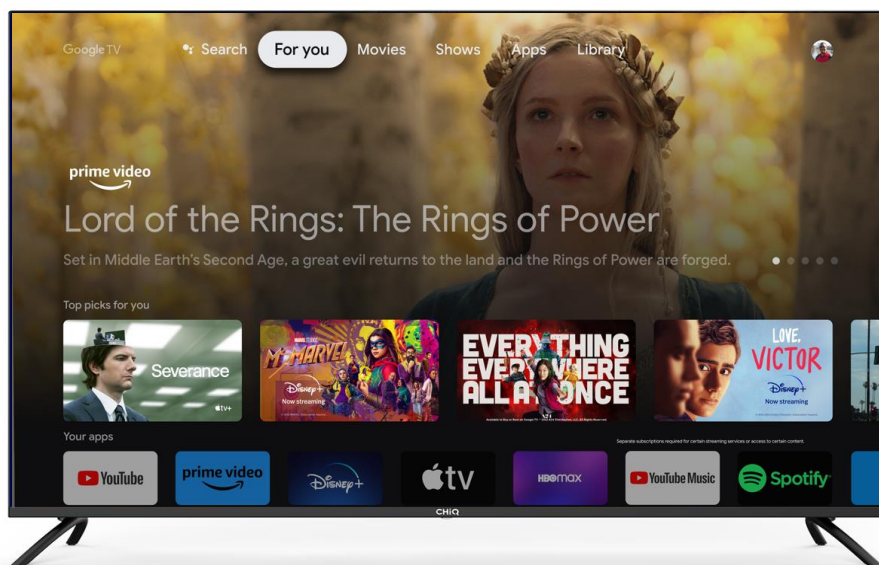

50" 4K UHD Google TV

CHI Q

U50G7PG

BLACK
FRAMELESS

DISPLAY SIZE
50"/127cm

RESOLUTION
4K UHD

AUDIO
DOLBY DAP
DBX

3 year warranty CHI Q