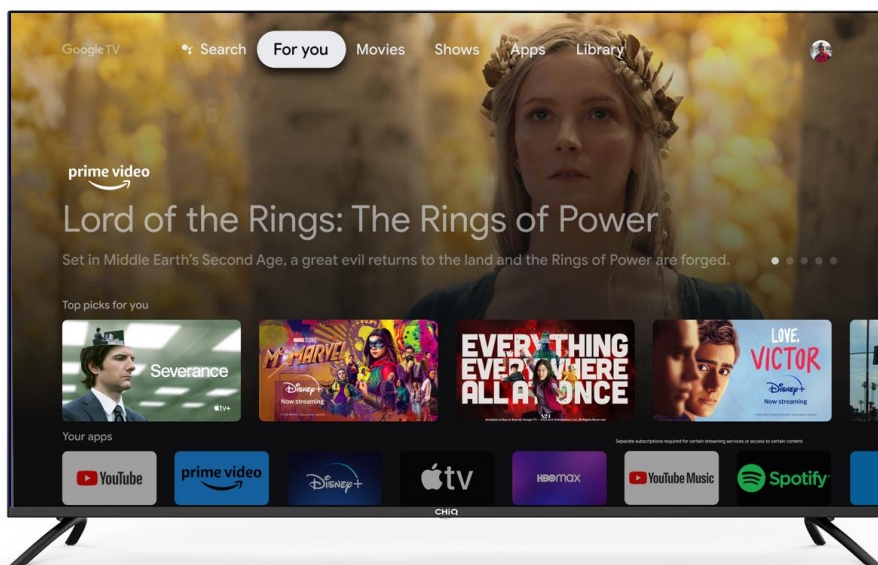

55" 4K UHD Google TV

CHiQ

U55G7PG

BLACK
FRAMELESS

DISPLAY SIZE

55"/139cm

RESOLUTION

4K UHD

AUDIO

DOLBY DAP
DBX

3 year warranty CHiQ

FEATURES

Google TV smart TVs and streaming devices bring together everything you stream on one screen. So you can find what to watch without jumping from app to app.

Personal Google Assistant is always ready to help.

A global online store to find, enjoy, and share your favourite apps, games, movies, music, and books on all your favourite devices.

NETFLIX

Watch thousands of TV shows, movies, and Netflix original programming on your TV.

YouTube

See what the world is watching, the hottest music videos, news and more.

prime video

Enjoy thousands of online streaming videos with Amazon Prime Video.