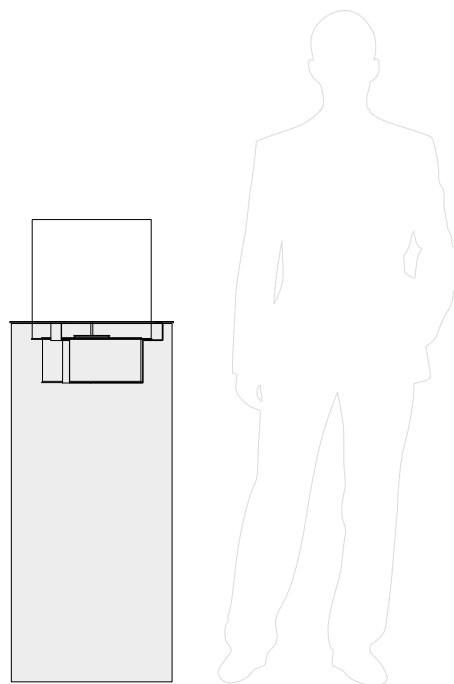

Rondo

An all-round user-friendly fireplace

FEATURES

- Commerce Technology
- Glass cylinder for additional protection
- Portable unit
- For outdoor / indoor use
- Eco-friendly
- No hard connection required

TECHNICAL DATA

	Rondo
Capacity	3 L / [US] 0,79 gal / [UK] 0,66 gal
Burning time	~ 6,5 h
Heat output	2,5 kW / 8547 BTU
Net weight	7 kg / 15 lbs
Finish	BASE: stainless steel, glass tube, BURNER: stainless steel

DIMENSIONS

ETHANOL OUTDOOR