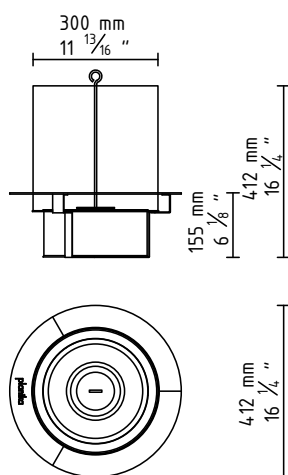

TECHNICAL DATA

	Rondo
Capacity	3 L / [US] 0,79 gal / [UK] 0,66 gal
Burning time	~ 6,5 h
Heat output	2,5 kW / 8547 BTU
Net weight	7 kg / 15 lbs
Finish	BASE: stainless steel, glass tube, BURNER: stainless steel

DIMENSIONS

ETHANOL OUTDOOR