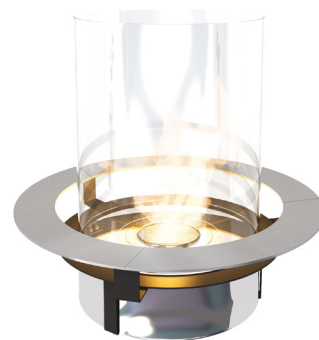

Rondo

An all-round user-friendly fireplace

FEATURES

- Commerce Technology
- Glass cylinder for additional protection
- Portable unit
- For outdoor / indoor use
- Eco-friendly
- No hard connection required

TECHNICAL DATA

	Rondo
Capacity	3 L / [US] 0,79 gal / [UK] 0,66 gal
Burning time	~ 6,5 h
Heat output	2,5 kW / 8547 BTU
Net weight	7 kg / 15 lbs
Finish	BASE: stainless steel, glass tube, BURNER: stainless steel

DIMENSIONS

ETHANOL OUTDOOR